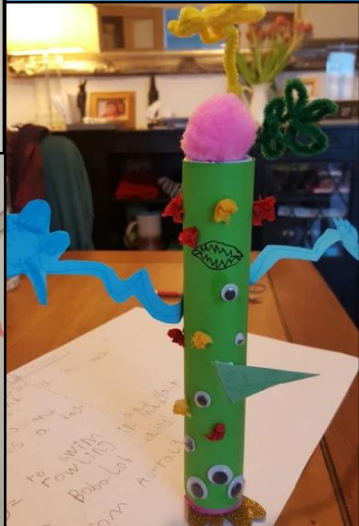

bed

alien

not give

not give

fur ball

- -6 legs
- -Long tail
- -big claws
- -big eyes
- -small mouth
- -omnivore

- -Sausages
- -tomatoes
- -carrots
- -biscuits
- -bananas
- -pizzas
- -cookies