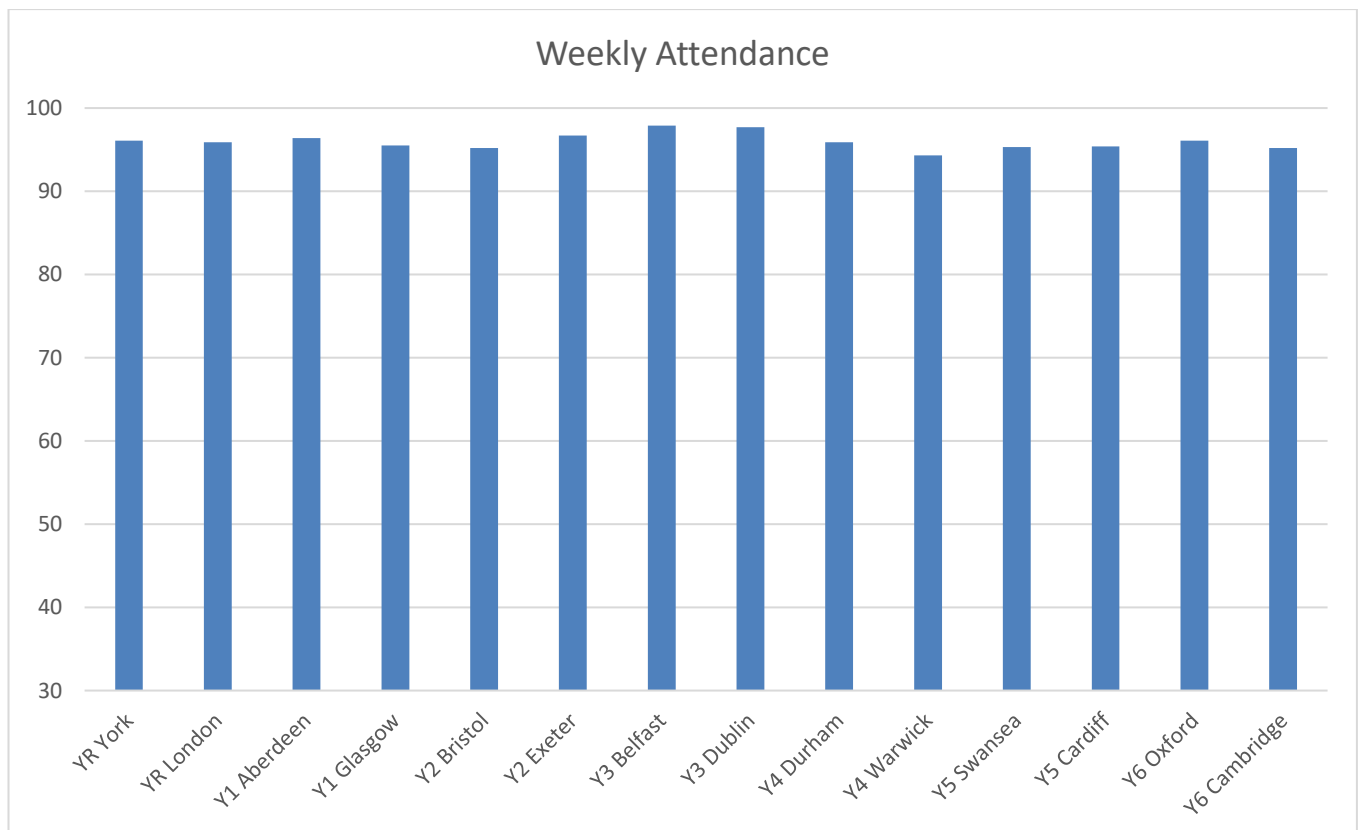

Celebration Assembly

YR London	Eleanor	YR York	Isabelle
	Arjun		Joni
Y1 Aberdeen	Milo	Y1 Glasgow	Theo M
	Divyana		James
Y2 Bristol	Burhanuddin	Y2 Exeter	Pia
	Isla B		Samuel
Y3 Belfast	Sienna	Y3 Dublin	Darcie
	Anannya		Gabriella
Y4 Durham	Elliott	Y4 Warwick	Michael
	Amelia		Pranavi
Y5 Cardiff	Izzy	Y5 Swansea	Joud
	Ijay		Charlie
Y6 Oxford	Teddy	Y6 Cambridge	Mia
	Elliot		Jimmy

Attendance Award

The Attendance Cup this week goes to: **Y3 Belfast** with **97.9%**